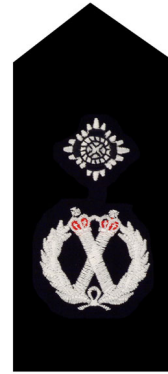

Police Insignia of Rank

Police Recruit

Constable

Senior Constable

Sergeant

Superintendent

Commander

*Assistant Commissioner
(Chief Police Officer ACT)*

Deputy Commissioner

Commissioner

The 'Boards' shown to the right are worn on tunics, leather and polartec® jackets and shirts in accordance with paragraph 17(e) below.